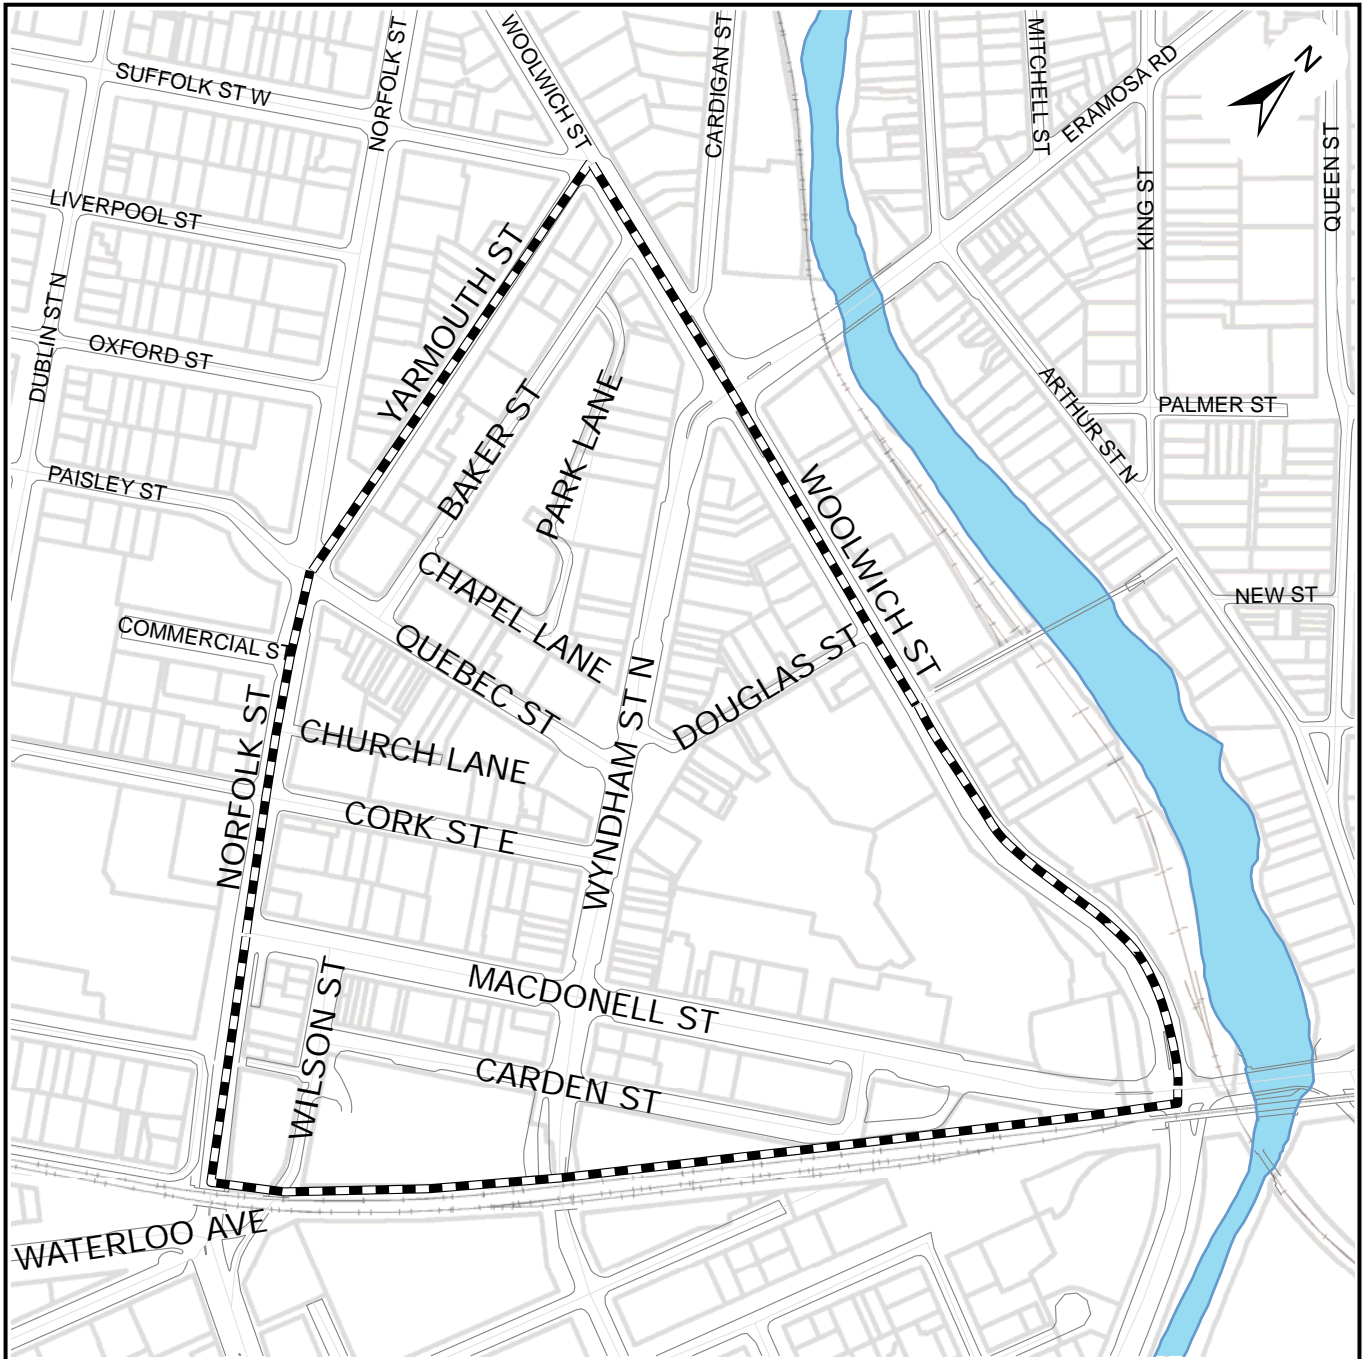

Downtown Guelph Business Association Boundary Map

B.I.A. BOUNDARIES

- West side of Woolwich Street from Yarmouth Street to Macdonell Street;
- Carden Street;
- East side of Norfolk Street from Waterloo Avenue to Quebec Street;
- East side of Yarmouth Street.